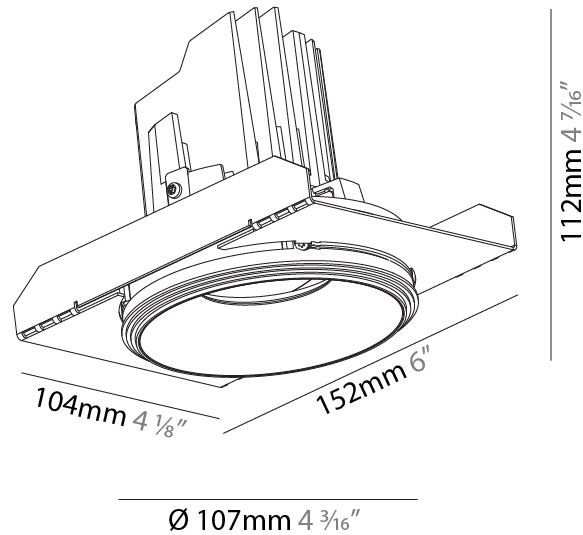

### PHYSICAL

Shape: Round  
 Diameter (mm): 107  
 Diameter (in): 4 3/16  
 Height (mm): 112  
 Height (in): 4 7/16  
 Ceiling Thickness (mm): 10 / 12.5 / 15 / 25  
 Ceiling Thickness (in): 3/8 or 1/2 or 9/16 or 1  
 Min. Recessing Depth (mm): 130  
 Min. Recessing Depth (in): 5 1/8  
 Light Distribution: Adjustable / Downlight  
 Weight (kg): 0.609  
 Weight (lbs): 1.34  
 Fixture Finish: SSR / BKV / CWI / CRY / HAB / UFT / ITA / RUA / FTG / MYG / LOD / PUS / FRO / FUP / KIA / POP / BLS / SPG / MEY / GOH / GUM / CHC / COM / ABZ / JAG / OBR / MOS / ROR  
 Fixture Material: Aluminum Die Cast  
 Cut-out Measurements:  $\square$  111mm / 4 3/8"  
 Upon Request: Unique Ceiling Thickness

### RATINGS AND CERTIFICATIONS

Certified By: Certified for North American Standards  
 IP rating: IP20

111mm 4 3/16"	130mm 5 1/8"	10   12 1/2   15   25mm 3/8"   1/2"   9/16"   1"	10°	355°		
A						

#### PHYSICAL

Shape: Round  
 Diameter (mm): 107  
 Diameter (in): 4 3/16  
 Height (mm): 112  
 Height (in): 4 7/16  
 Ceiling Thickness (mm): 10 / 12.5 / 15  
 Ceiling Thickness (in): 3/8 or 1/2 or 9/16  
 Min. Recessing Depth (mm): 130  
 Min. Recessing Depth (in): 5 1/8  
 Light Distribution: Adjustable / Downlight  
 Weight (kg): 0.435  
 Weight (lbs): 0.96  
 Fixture Finish: SSR / BKV / CWI / CRY / HAB / UFT / ITA / RUA / FTG / MYG / LOD / PUS / FRO / FUP / KIA / POP / BLS / SPG / MEY / GOH / GUM / CHC / COM / ABZ / JAG / OBR / MOS / ROR  
 Fixture Material: Aluminum Die Cast  
 Cut-out Measurements: 98mm / 3 7/8"